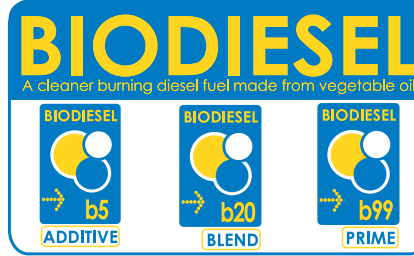

Energy Efficient
Passive Solar
Convenience
Store

Integrated Fueling
Canopies &
PhotoVoltaic Array

Living Roof

BioSwale

Coffee Café /
Drive thru

Seasonal
Market Stand