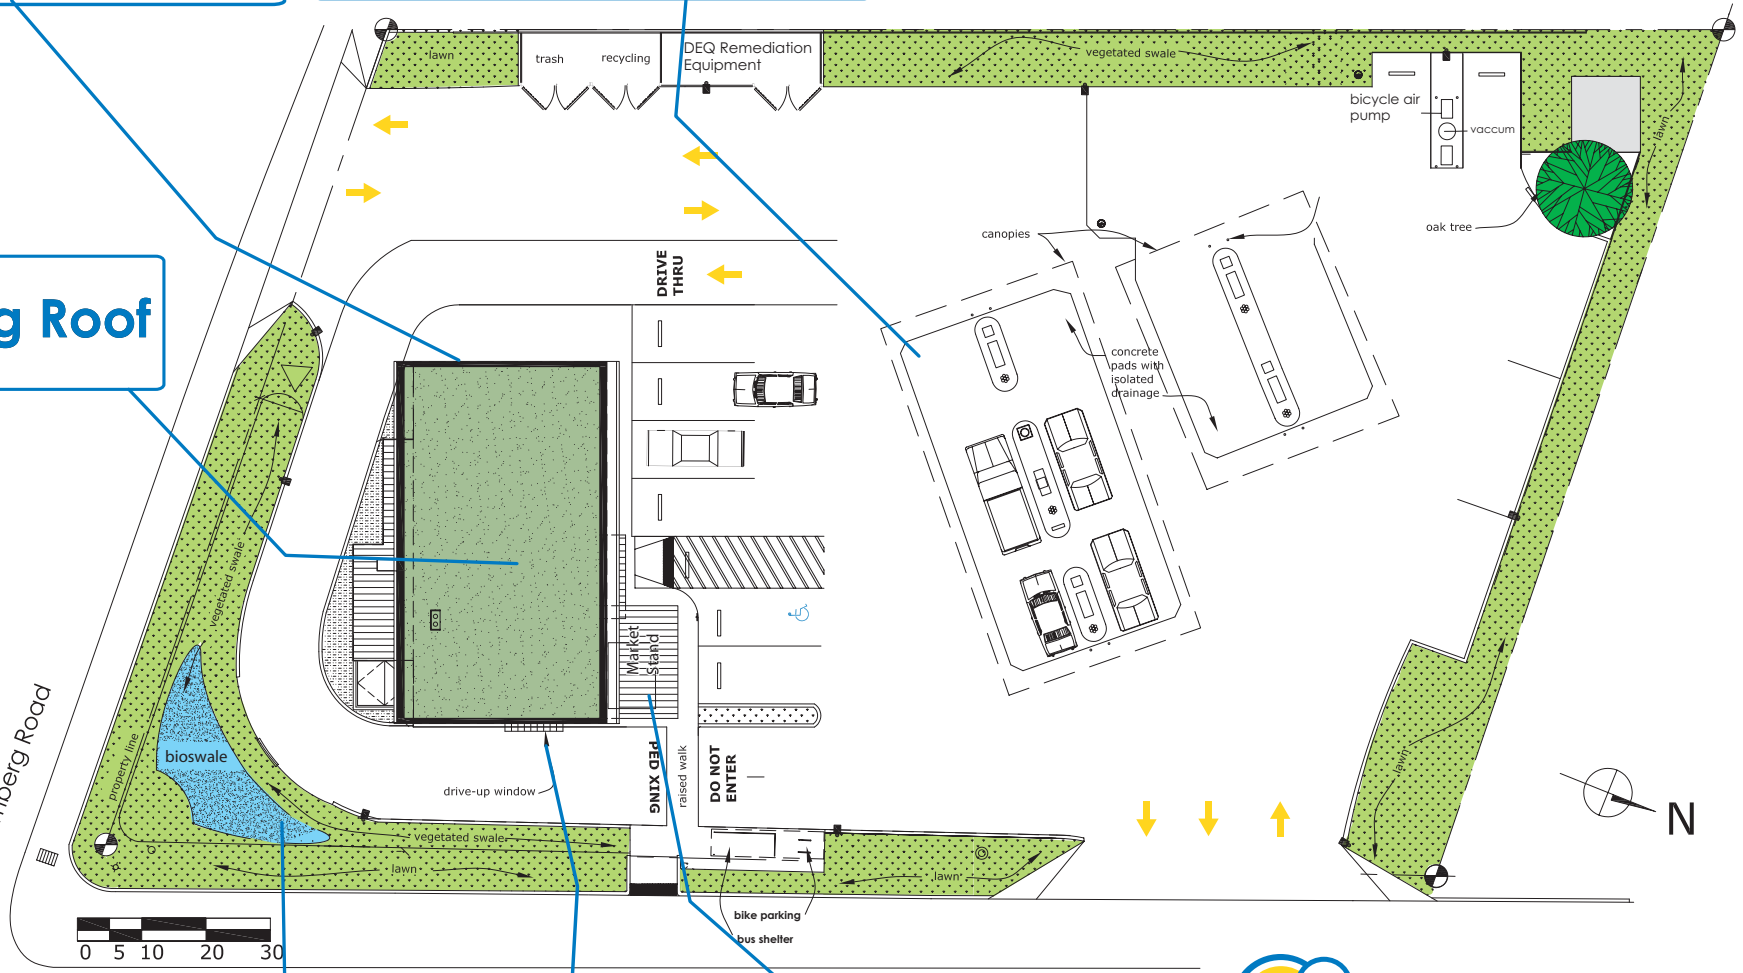

Energy Efficient
Passive Solar
Convenience
Store

Integrated Fueling
Canopies &
PhotoVoltaic Array

Living Roof

BioSwale

Coffee Café /
Drive thru

Seasonal
Market Stand